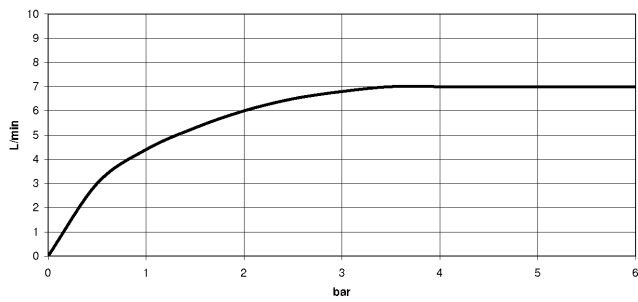

**EDITION PRO GRANDE Single-lever basin mixer without pop-up waste -
Chrome**

33 522 626

- 130mm projection
- fixed spout
- circular, air-enriched flow
- height of mixer 142 mm
- height up to aerator 51 mm
- hole diameter 35 mm
- 2x screw-in M 10 x 1 pressure hose, leak-tested
- max. flow 7 l/min
- lead-free

	Chrome	33 522 626-00
	Matte Black	33 522 626-33
	Brushed Chrome	33 522 626-93

EDITION PRO GRANDE Single-lever basin mixer without pop-up waste - Chrome

33 522 626
mm [inches]

Flow rate chart

Certificates