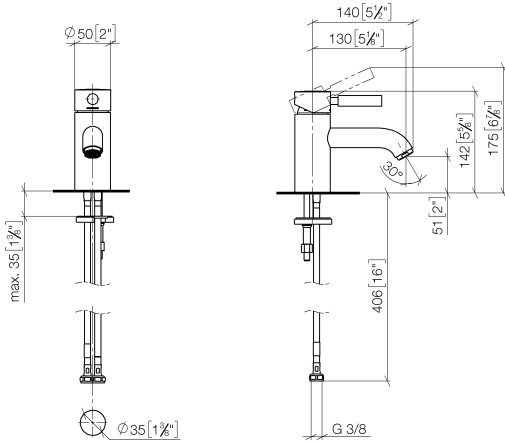

**EDITION PRO GRANDE Single-lever basin mixer without pop-up waste -
Chrome**

33 522 626

- 130mm projection
- fixed spout
- circular, air-enriched flow
- height of mixer 142 mm
- height up to aerator 51 mm
- hole diameter 35 mm
- 2x screw-in M 10 x 1 pressure hose, leak-tested
- max. flow 7 l/min
- lead-free

	Chrome	33 522 626-00
	Matte Black	33 522 626-33
	Brushed Chrome	33 522 626-93

EDITION PRO GRANDE Single-lever basin mixer without pop-up waste - Chrome

33 522 626
mm [inches]

Flow rate chart

Certificates

WRAS_1805123. LGA_9389.

**EDITION PRO GRANDE Single-lever basin mixer without pop-up waste -
Chrome**

33 522 626

Spare parts list

No.	Item Number	Name	Quantity used	Delivery time
1	90 20 62 047 00-00	handle	1	10
2	09 28 30 016-00	cover	1	10
3	09 14 10 134 90	seal	1	2
4	90 15 05 045 00 90	cartridge	1	2
5	09 14 10 003 90	seal	1	2
6	09 24 04 025 10 90	nipple	1	2
7	90 31 11 030 00 90	pin	1	2
8	09 11 06 063 10-00	spout	1	10
9	90 23 01 118 01-00	aerator	1	10
10	04 30 04 104 00 90	hose	2	2
11	04 30 11 038 00 90	fixing set	1	2
12	09 31 11 012 90	pin	1	2