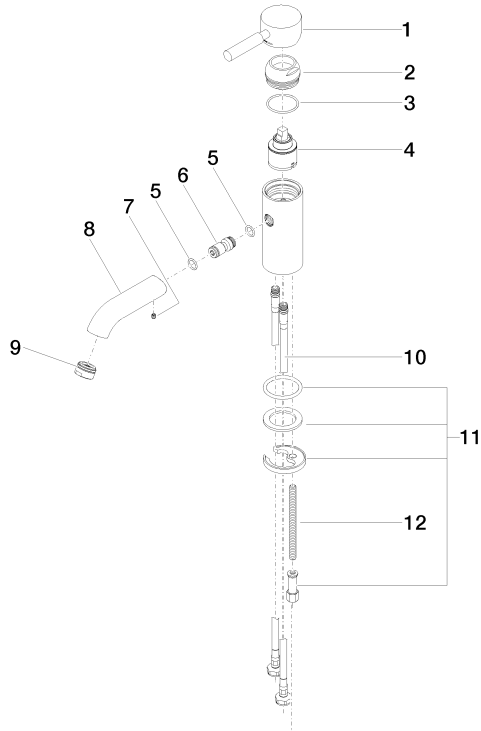

**EDITION PRO GRANDE Single-lever basin mixer without pop-up waste -
Chrome**

33 522 626

- 130mm projection
- fixed spout
- circular, air-enriched flow
- height of mixer 142 mm
- height up to aerator 51 mm
- hole diameter 35 mm
- 2x screw-in M 10 x 1 pressure hose, leak-tested
- max. flow 7 l/min
- lead-free

	Chrome	33 522 626-00
	Matte Black	33 522 626-33
	Brushed Chrome	33 522 626-93

EDITION PRO GRANDE Single-lever basin mixer without pop-up waste - Chrome

33 522 626
mm [inches]

Flow rate chart

Certificates

WRAS_1805123. LGA_9389.

**EDITION PRO GRANDE Single-lever basin mixer without pop-up waste -
Chrome**

33 522 626

Spare parts list

No.	Item Number	Name	Quantity used	Delivery time
1	90 20 62 047 00-00	handle	1	10
2	09 28 30 016-00	cover	1	10
3	09 14 10 134 90	seal	1	2
4	90 15 05 045 00 90	cartridge	1	2
5	09 14 10 003 90	seal	1	2
6	09 24 04 025 10 90	nipple	1	2
7	90 31 11 030 00 90	pin	1	2
8	09 11 06 063 10-00	spout	1	10
9	90 23 01 118 01-00	aerator	1	10
10	04 30 04 104 00 90	hose	2	2
11	04 30 11 038 00 90	fixing set	1	2
12	09 31 11 012 90	pin	1	2